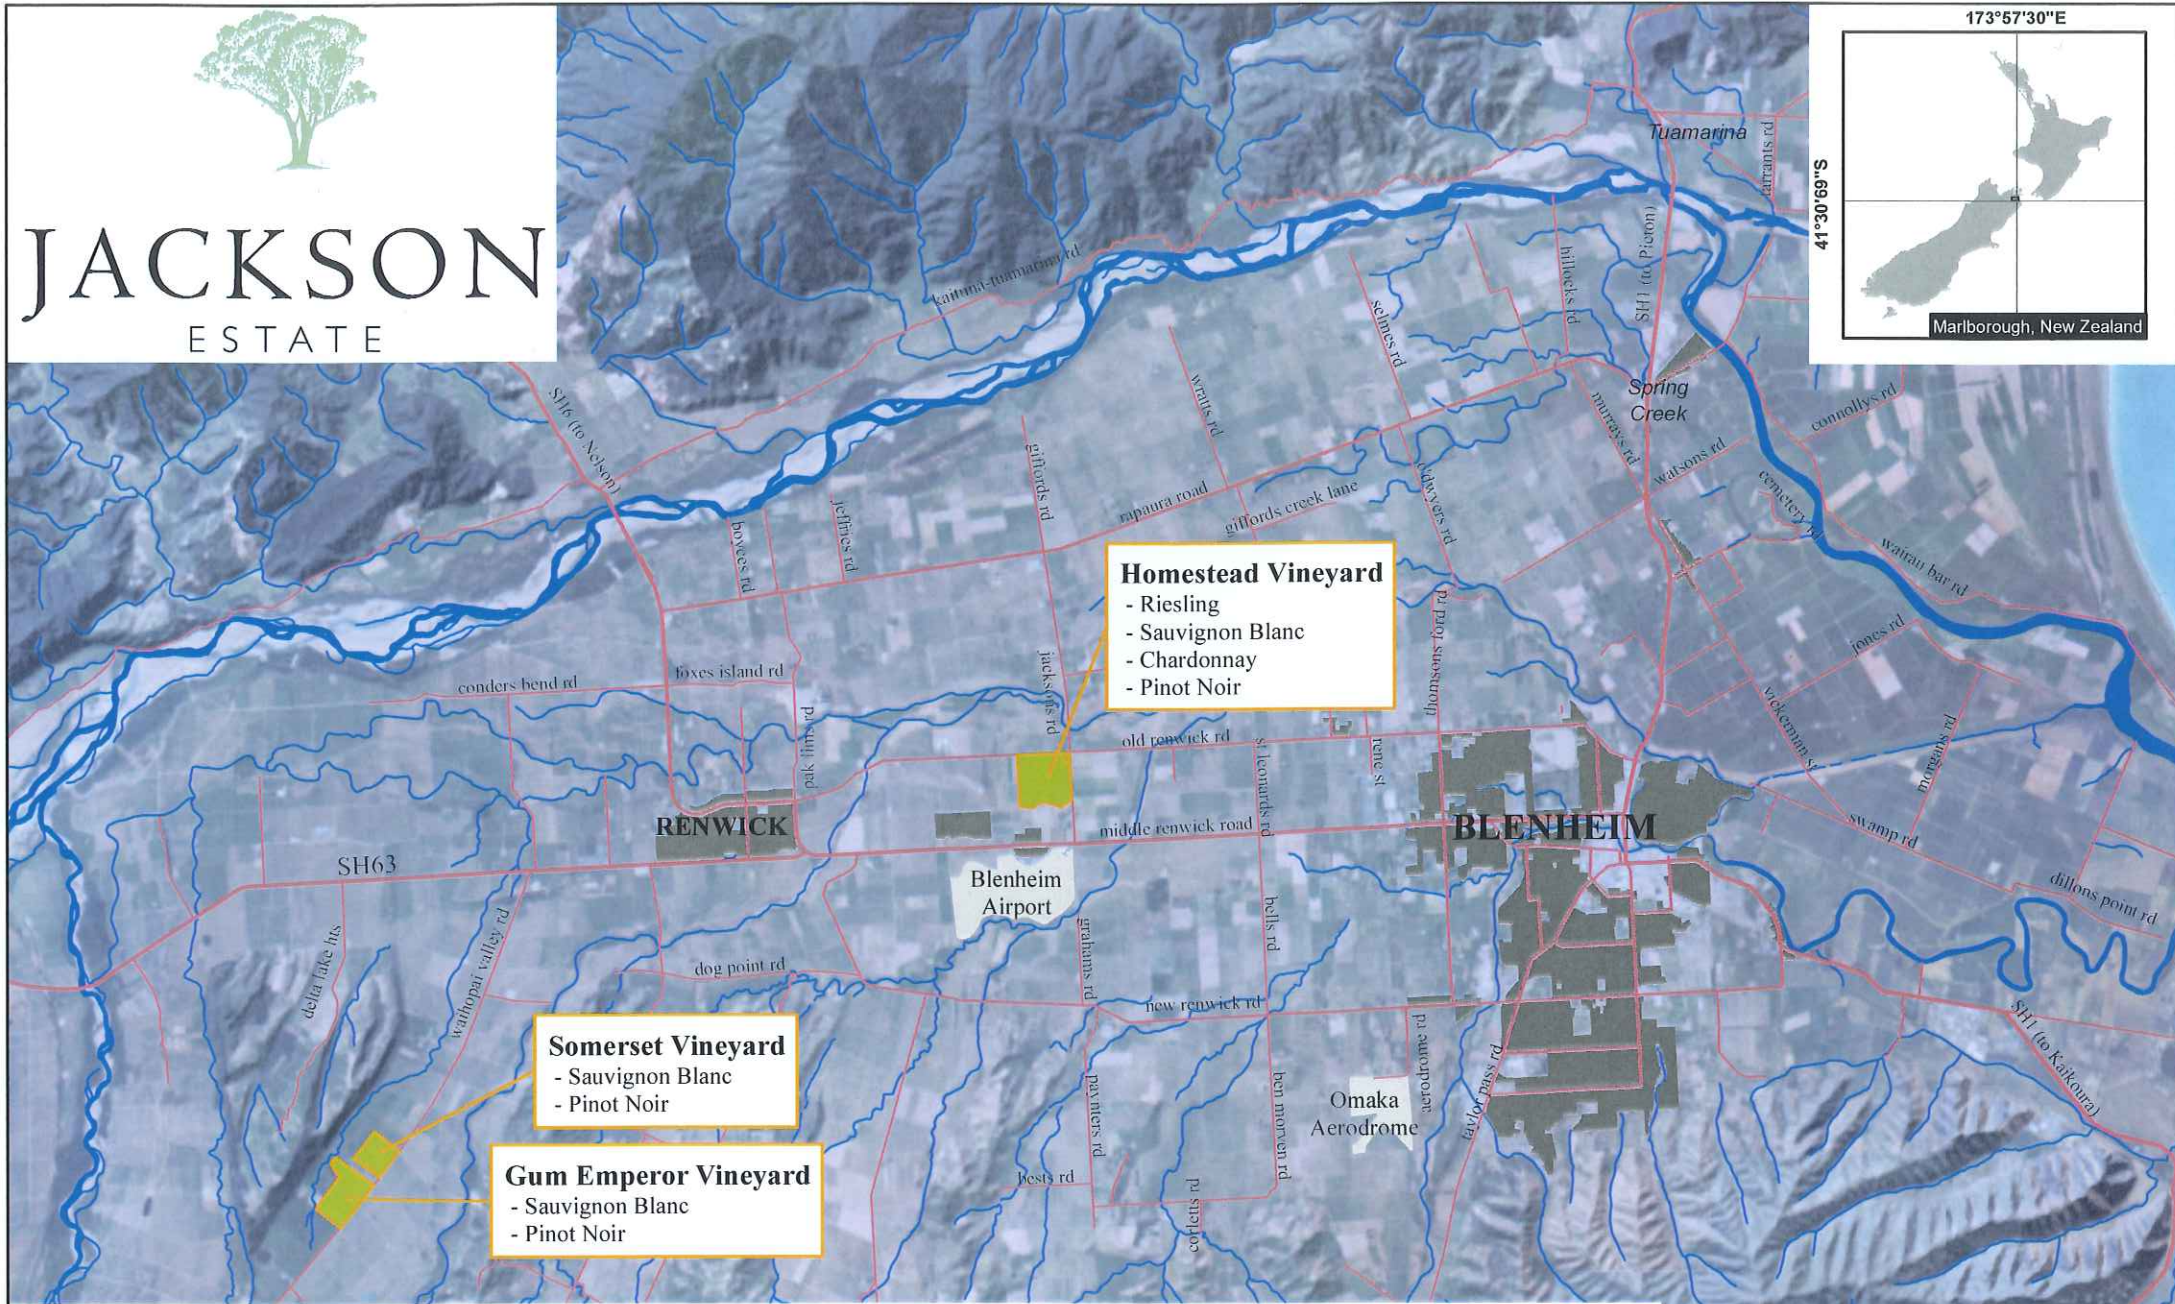

JACKSON

ESTATE

173°57'30"E

41°30'09"S

Marlborough, New Zealand

Homestead Vineyard
- Riesling
- Sauvignon Blanc
- Chardonnay
- Pinot Noir

Somerset Vineyard
- Sauvignon Blanc
- Pinot Noir

Gum Emperor Vineyard
- Sauvignon Blanc
- Pinot Noir

Topographic data sourced from LINZ NZ Topo Database and Marlborough District Council, CC BY 3.0
Map projection: New Zealand Transverse Mercator.
Produced by nzttopomaps.com